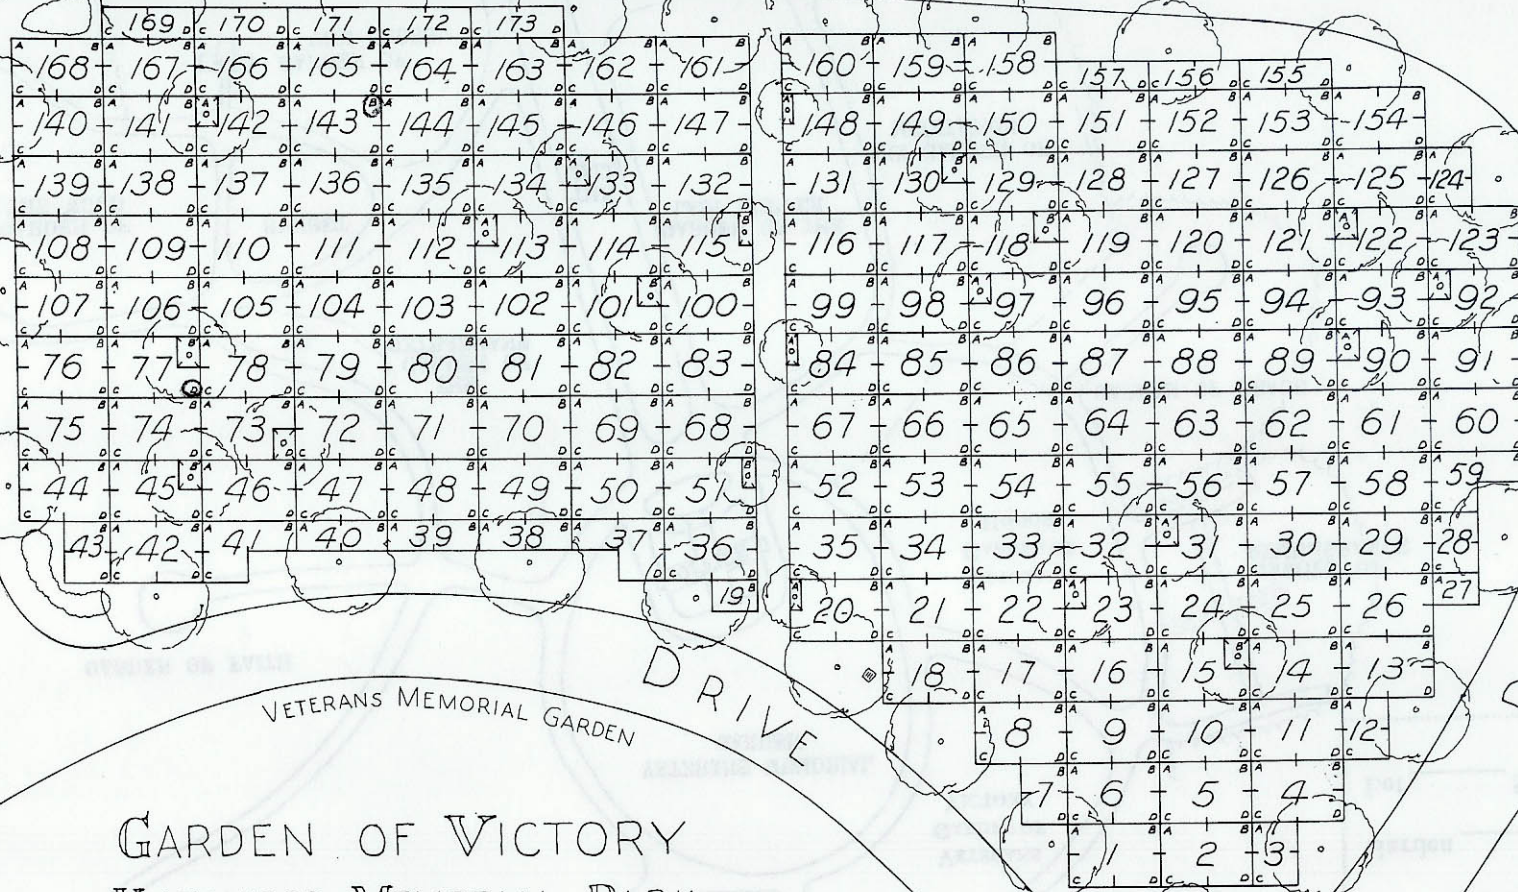

DRIVE

DRIVE

DRIVE

VETERANS MEMORIAL GARDEN DRIVE

GARDEN OF VICTORY
KNOLLWOOD MEMORIAL PARK

CANTON, MASS.

May 1972

Scale 1"=20'

Plan No. 291-8

Harry E. Fraser
Land. Archt.
Norwood, Mass.

Typical Unit