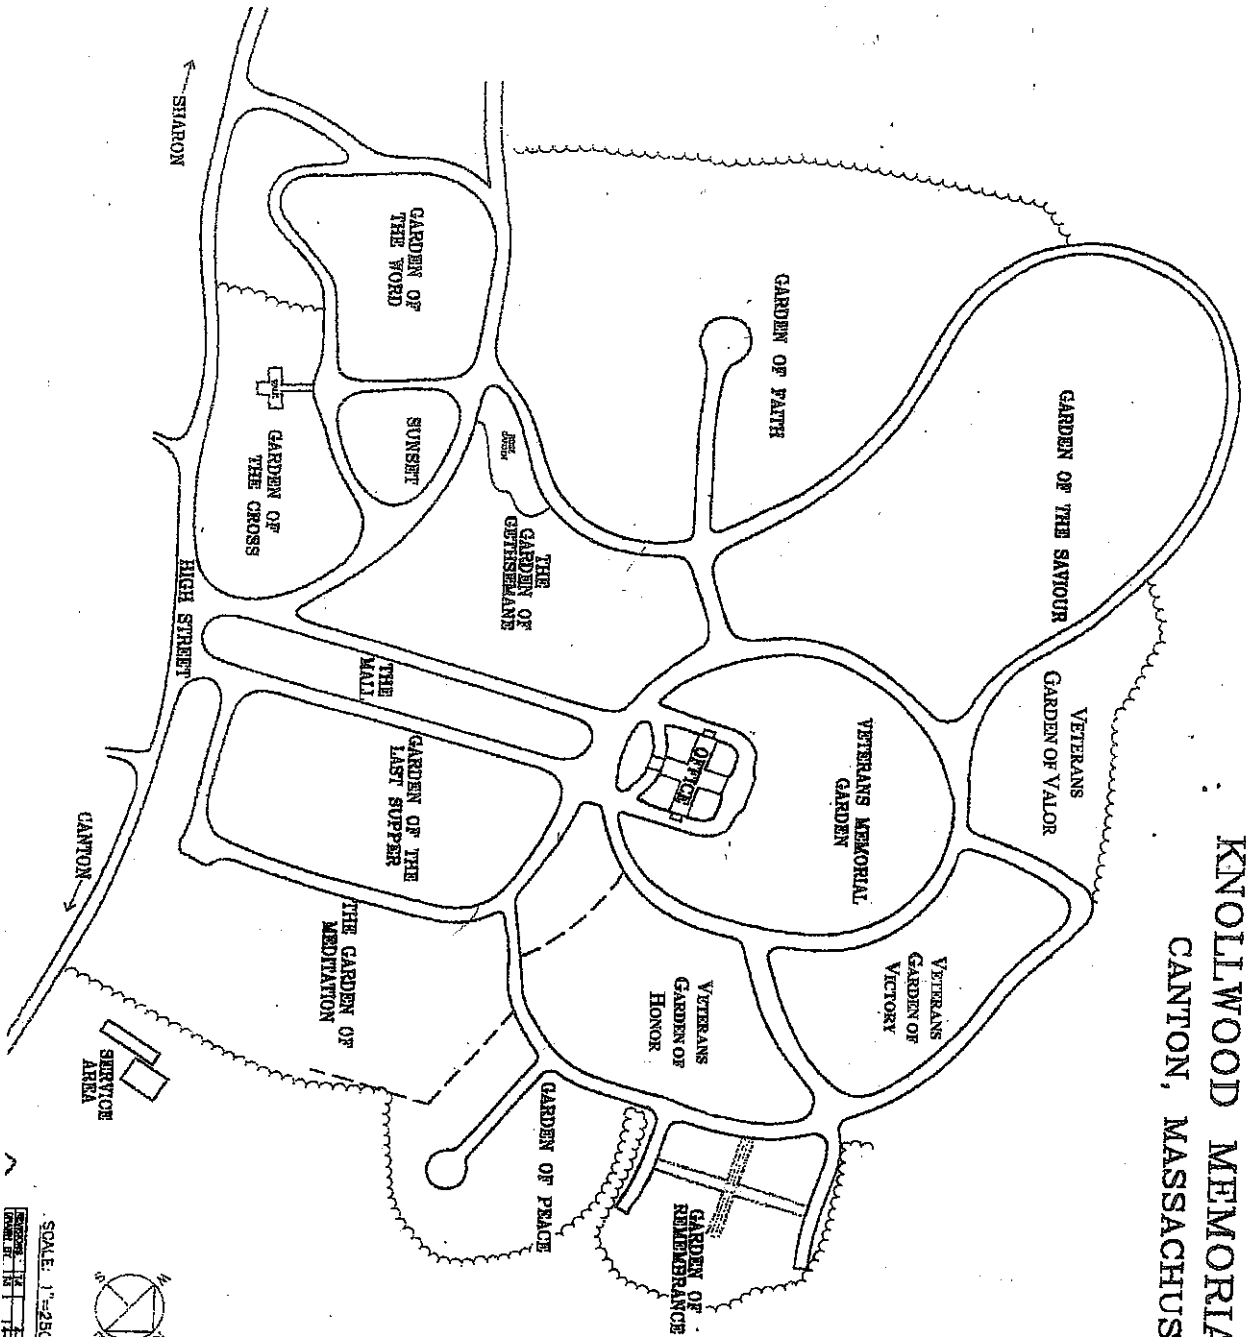

# MASTER MAP KNOLLWOOD MEMORIAL PARK CANTON, MASSACHUSETTS

SCALE: 1" = 250' - 0"  
 0 25 50 75 100 125 150 175 200 225 250

GREER & WARD, INC.  
 Cemetery Planning  
 3802 N. Buffalo Street  
 Orchard Park, N.Y. 14127