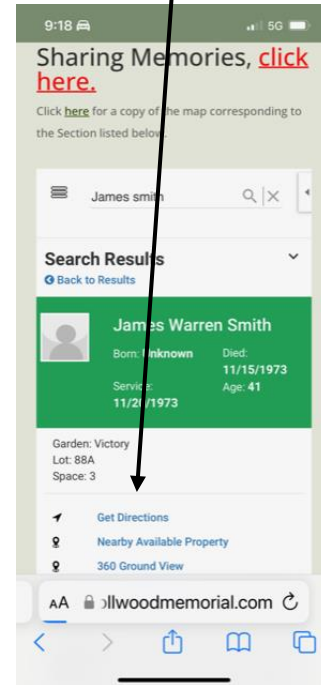

Guide to Find a Loved One At Knollwood Memorial Park

On your smartphone go to www.knollwoodmemorial.com

1. Click on the Menu Bar

2. Select the **Find a Loved One** from the menu

3. Find the Search Bar

4. Type the **Last Name** of your **Loved One**. Then touch the **Magnifying Glass** icon

5.

6. Scroll down the list from the search results until you find the name you seek. Press the **Name** of your **Loved One**

7. Once the screen opens you will see information about your **Loved One**. Press **Get Directions**

8. Google Map will open. **Note** – You will need the *Google Maps* app on your phone. Press **Start** to get directions

9. Follow the directions to the gravesite