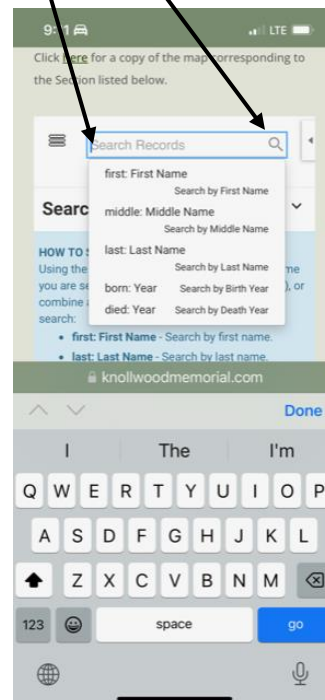

Guide to Find a Loved One At Knollwood Memorial Park

On your smartphone go to www.knollwoodmemorial.com

1. Click on the Menu Bar

2. Select the **Find a Loved One** from the menu

3. Find the Search Bar

4. Type the **Last Name** of your **Loved One**. Then touch the **Magnifying Glass** icon

5.

6. Scroll down the list from the search results until you find the name you seek. Press the **Name** of your **Loved One**

7. Once the screen opens you will see information about your **Loved One**. Press **Get Directions**