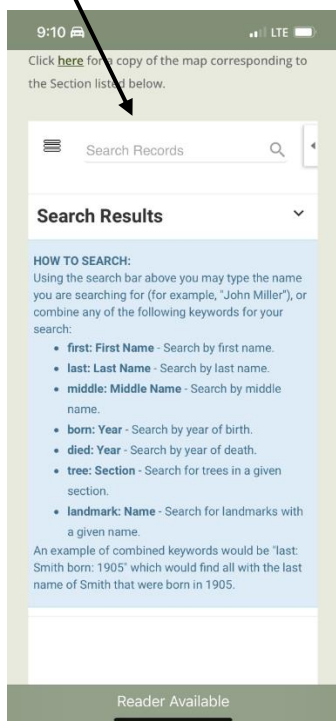

Guide to Find a Loved One At Knollwood Memorial Park

On your smartphone go to www.knollwoodmemorial.com

1. Click on the Menu Bar

2. Select the **Find a Loved One** from the menu

3. Find the Search Bar

4. Type the **Last Name** of your **Loved One**. Then touch the **Magnifying Glass** icon

5.

6. Scroll down the list from the search results until you find the name you seek. Press the **Name** of your **Loved One**

7. Once the screen opens you will see information about your **Loved One**. Press **Get Directions**

8. Google Map will open. **Note** – You will need the *Google Maps* app on your phone. Press **Start** to get directions

9. Follow the directions to the gravesite