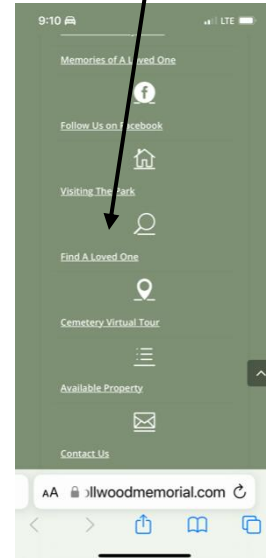

Guide to Find a Loved One At Knollwood Memorial Park

On your smartphone go to www.knollwoodmemorial.com

1. Click on the Menu Bar

2. Select the **Find a Loved One** from the menu

3. Find the Search Bar

4. Type the **Last Name** of your **Loved One**. Then touch the **Magnifying Glass** icon

5.

6. Scroll down the list from the search results until you find the name you seek. Press the **Name** of your **Loved One**

7. Once the screen opens you will see information about your **Loved One**. Press **Get Directions**

8. Google Map will open. **Note** – You will need the *Google Maps* app on your phone. Press **Start** to get directions

9. Follow the directions to the gravesite