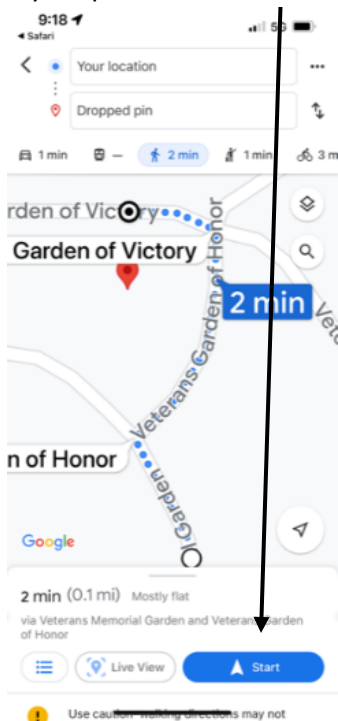

Guide to Find a Loved One At Knollwood Memorial Park

On your smartphone go to www.knollwoodmemorial.com

1. Click on the Menu Bar

2. Select the **Find a Loved One** from the menu

3. Find the Search Bar

4. Type the **Last Name** of your **Loved One**. Then touch the **Magnifying Glass** icon

5.

6. Scroll down the list from the search results until you find the name you seek. Press the **Name** of your **Loved One**

7. Once the screen opens you will see information about your **Loved One**. Press **Get Directions**

8. Google Map will open. **Note** – You will need the *Google Maps* app on your phone. Press **Start** to get directions

9. Follow the directions to the gravesite