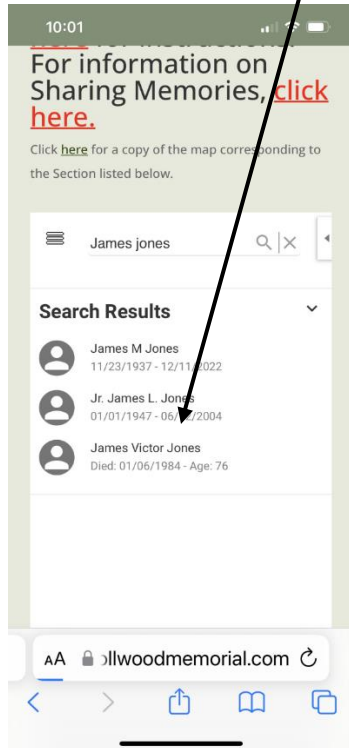

Guide to Find a Loved One At Knollwood Memorial Park

On your smartphone go to www.knollwoodmemorial.com

1. Click on the Menu Bar

2. Select the **Find a Loved One** from the menu

3. Find the Search Bar

4. Type the **Last Name** of your **Loved One**. Then touch the **Magnifying Glass** icon

5.

6. Scroll down the list from the search results until you find the name you seek. Press the **Name** of your **Loved One**

7. Once the screen opens you will see information about your **Loved One**. Press **Get Directions**

8. Google Map will open. **Note** – You will need the *Google Maps* app on your phone. Press **Start** to get directions

9. Follow the directions to the gravesite