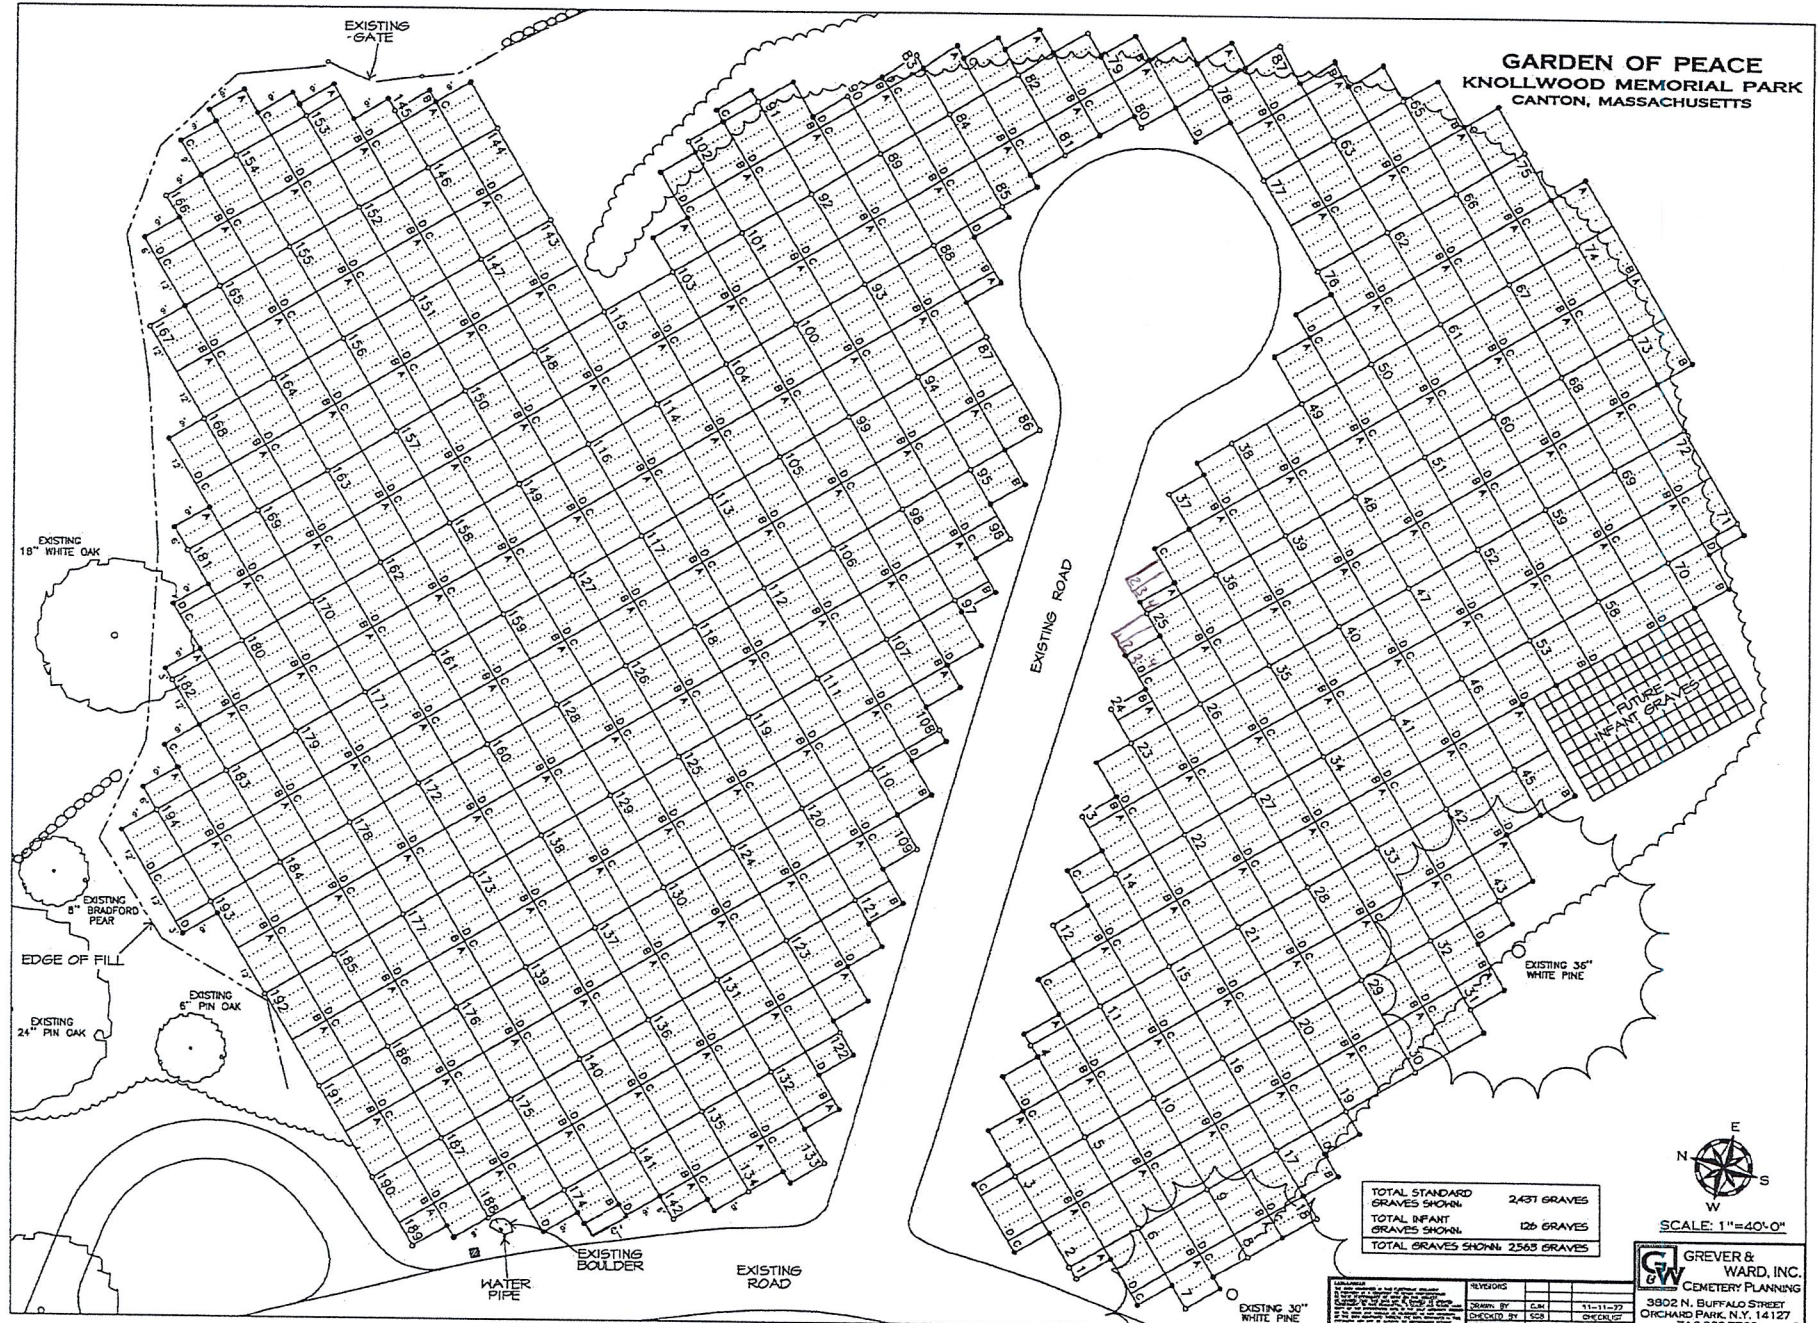

**GARDEN OF PEACE
KNOLLWOOD MEMORIAL PARK
CANTON, MASSACHUSETTS**

TOTAL STANDARD GRAVES SHOWN: 2,431 GRAVES
 TOTAL INFANT GRAVES SHOWN: 126 GRAVES
 TOTAL GRAVES SHOWN: 2,557 GRAVES

GREVER & WARD, INC.
 CEMETERY PLANNING
 3802 N. BUFFALO STREET
 ORCHARD PARK, N.Y. 14127
 716-682-7700

NO.	DATE	BY	DESCRIPTION
1	11-11-77	CSJ	PRELIMINARY PLAN
2	12-15-77	CSJ	FINAL PLAN
3	01-10-78	CSJ	AS-BUILT PLAN
4	03-28-78	CSJ	AS-BUILT PLAN

EXISTING 30" WHITE PINE